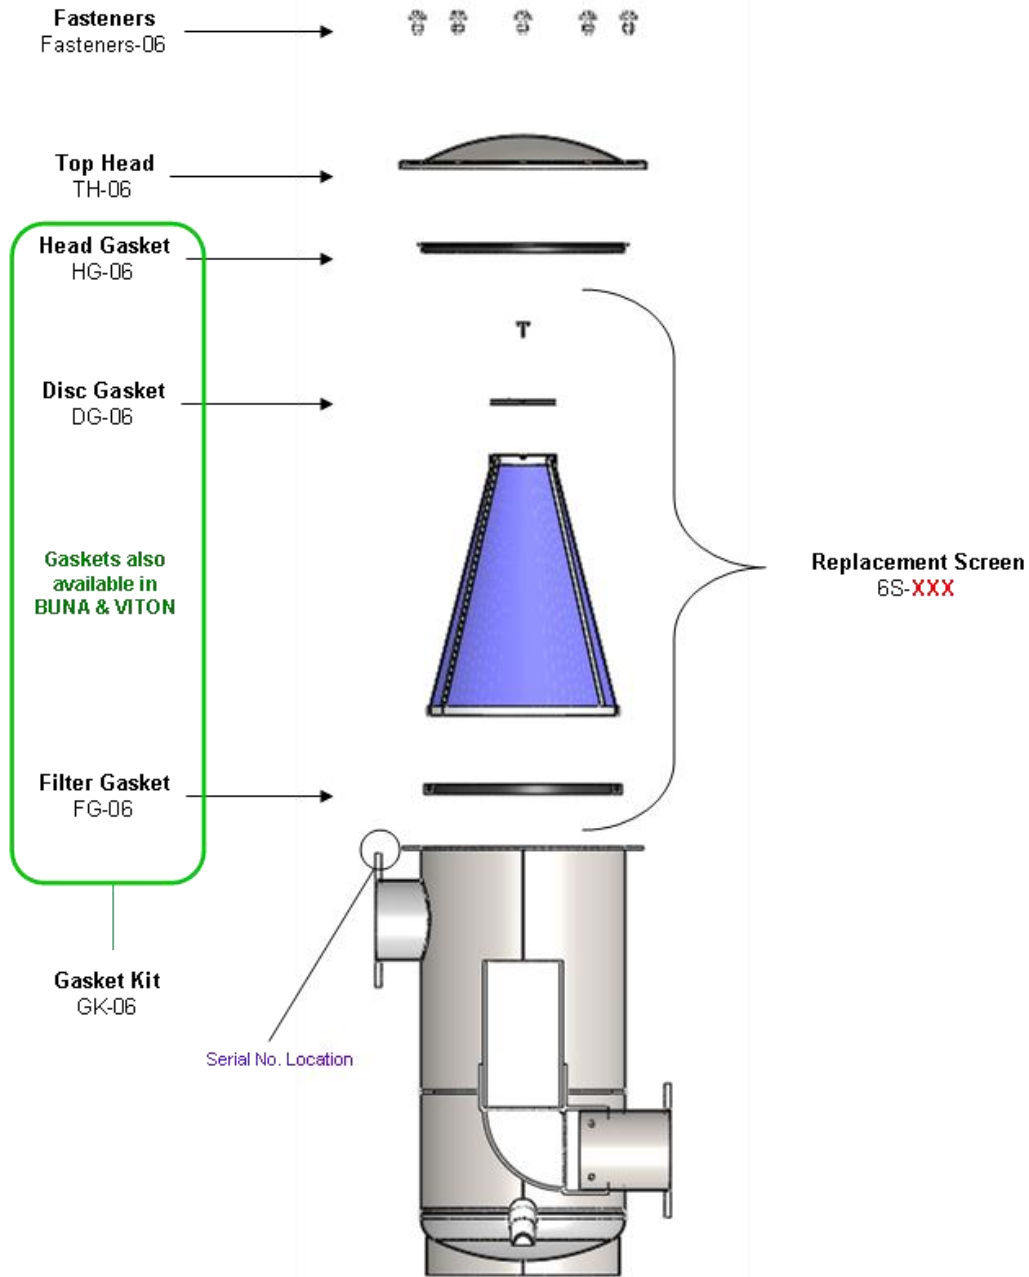

Thompson Filter - 6" Exploded View

Complete Filter MLI-06-**XXX**

XXX Denotes Mesh Options

Mesh Options – 16, 20, 30, 40, 50, 60, 80, 100, 120, 150, 200

Heavy Duty Mesh – 24x110, 30x150, 40x200, 50x250 (Dutch weave screens; heavier wire gauge, lower open area %)